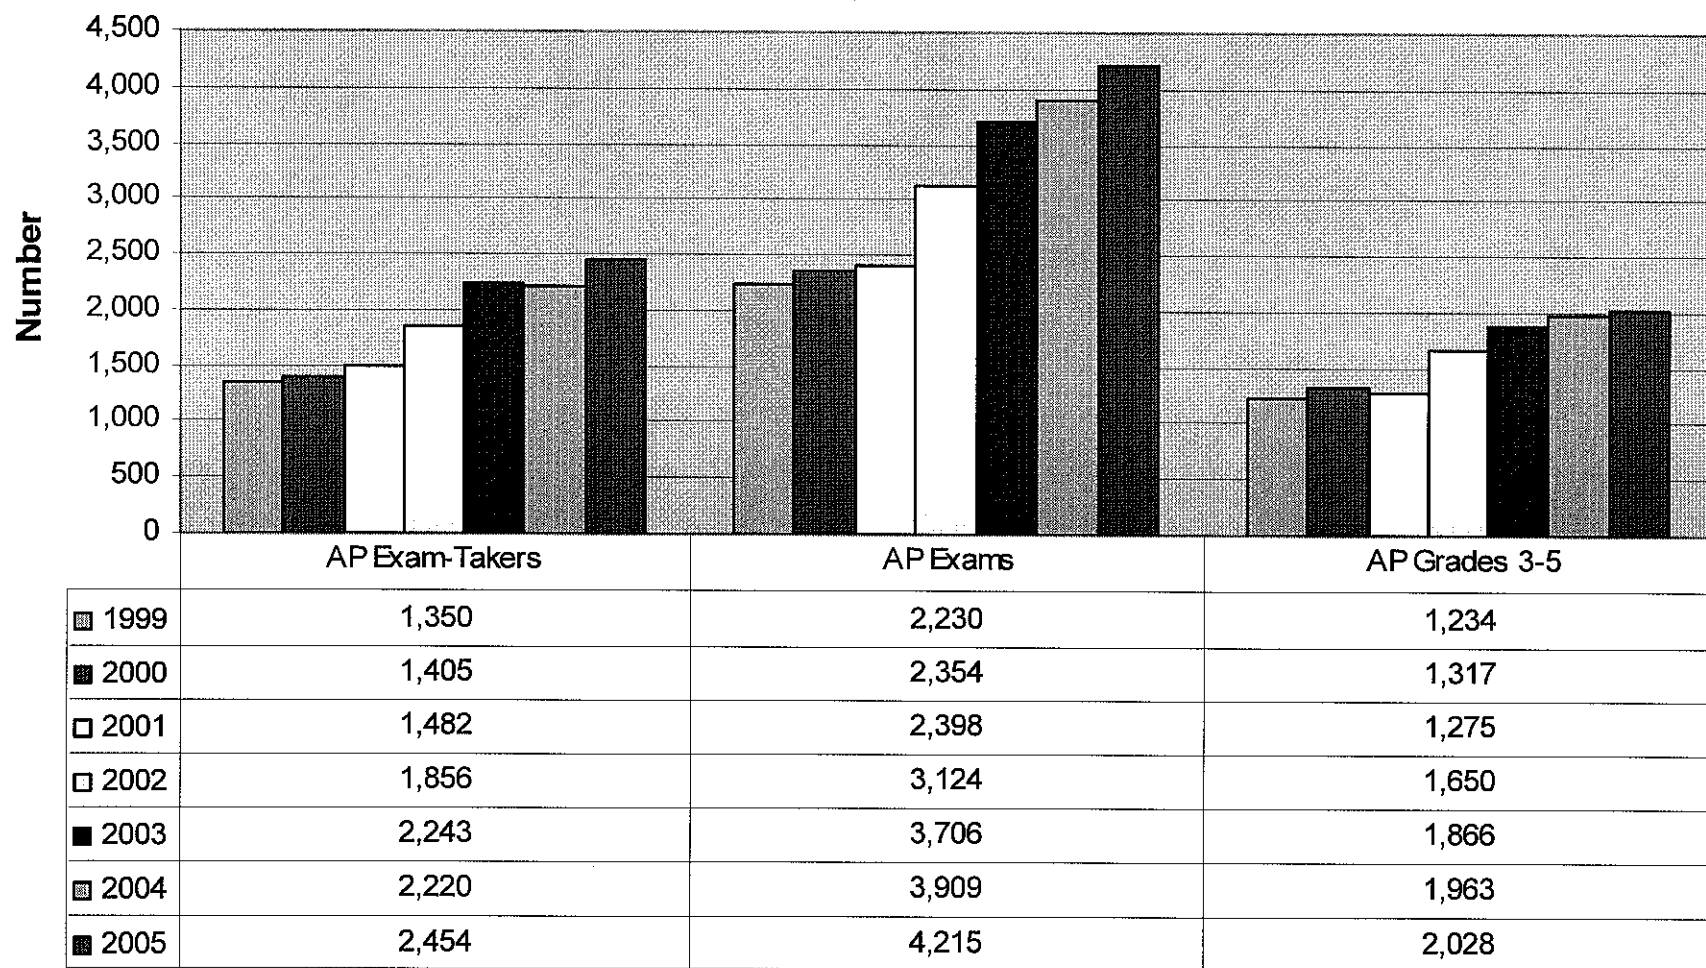

Picower Schools

AP Student Participation and Performance

Picower Schools

AP Student Participation and Performance

	AP Exam-Takers	AP Exams	AP Grades 3-5
■ 99-00	4.07%	5.56%	6.73%
■ 00-01	5.48%	1.87%	-3.19%
□ 01-02	25.24%	30.28%	29.41%
□ 02-03	20.85%	18.63%	13.09%
■ 03-04	-1.03%	5.48%	5.20%
■ 04-05	10.54%	7.83%	3.31%