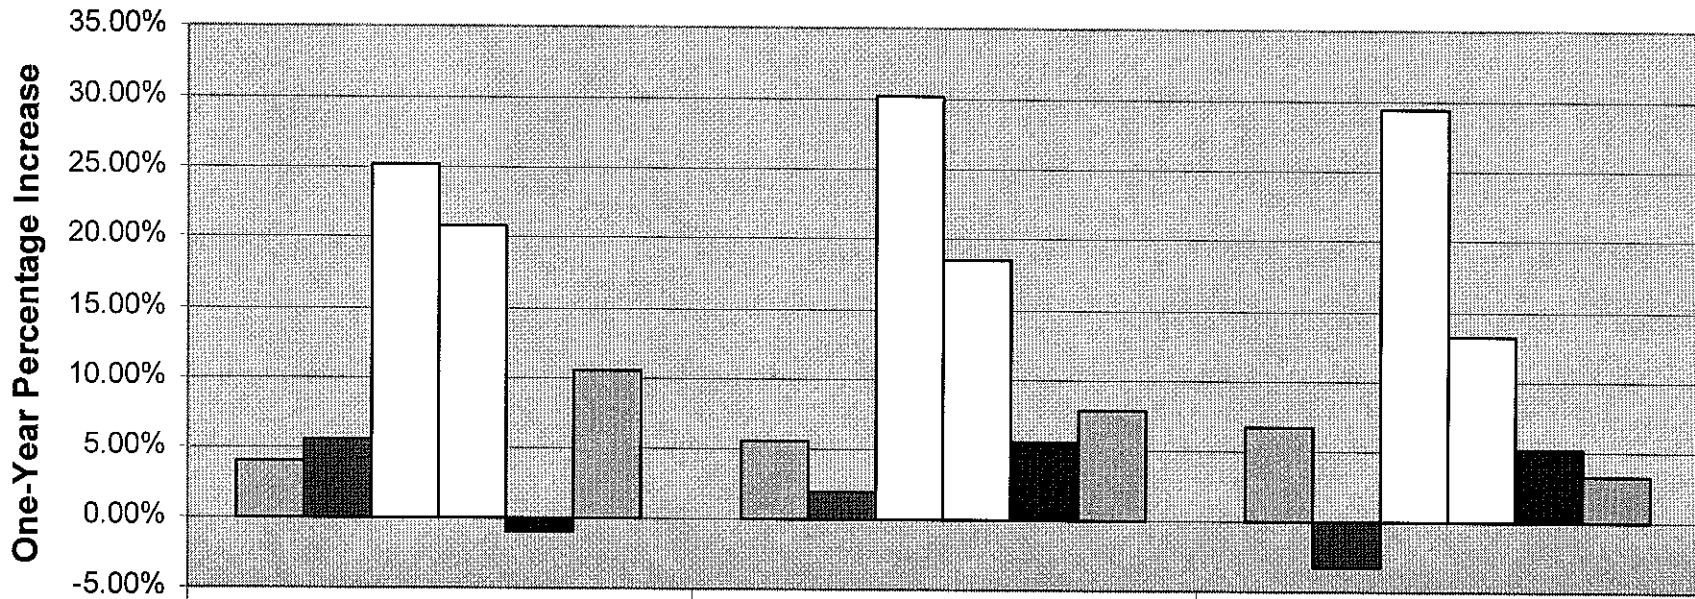

Picower Schools

AP Student Participation and Performance

Picower Schools

AP Student Participation and Performance

	AP Exam-Takers	AP Exams	AP Grades 3-5
■ 99-00	4.07%	5.56%	6.73%
■ 00-01	5.48%	1.87%	-3.19%
□ 01-02	25.24%	30.28%	29.41%
□ 02-03	20.85%	18.63%	13.09%
■ 03-04	-1.03%	5.48%	5.20%
■ 04-05	10.54%	7.83%	3.31%